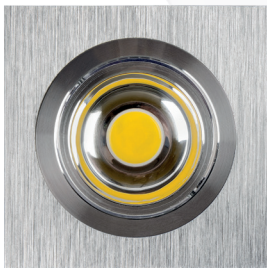

Spot **LED-SPOT**  
22950/21/12

- 1x5W/EPISTAR COB LED/2800K/370lm/incl.
- Ø: 8,5cm/H: 4,2cm
- ⌀ 7cm
- Satin Chrome
- Aluminium & glass

22950/23/12

- 3x5W/EPISTAR COB LED/2800K/370lm/each spot
- Ø: 8,5cm/H: 4,2cm
- ⌀ 7cm
- Satin Chrome
- Aluminium & glass

Spot **LED-SPOT**  
22951/21/12

- 1x5W/EPISTAR COB LED/2800K/370lm/incl.
- H: 4,2cm/W: 9,2cm/L: 9,2cm
- ⌀ 7,8cm
- Satin Chrome
- Aluminium & glass

22951/23/12

- 3x5W/EPISTAR COB LED/2800K/370lm/each spot
- H: 4,2cm/W: 9,2cm/L: 9,2cm
- ⌀ 7,8cm
- Satin Chrome
- Aluminium & glass